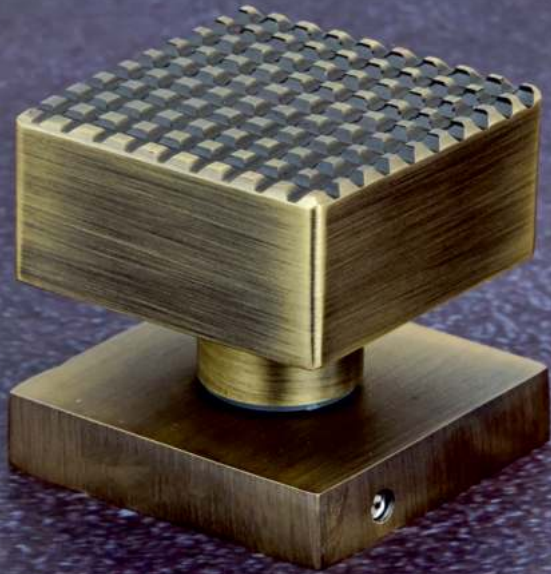

## PRODUCT ADVANTAGE :

Best Raw  
Material

Automation

Visual Check

Timely  
Maintenance

Antique Matt

PVD Gold

PVD Rose Gold