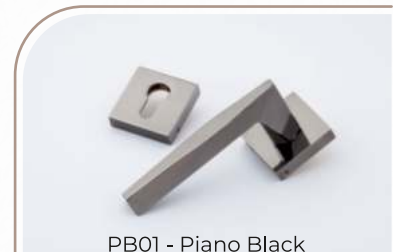

PVD FINISHES