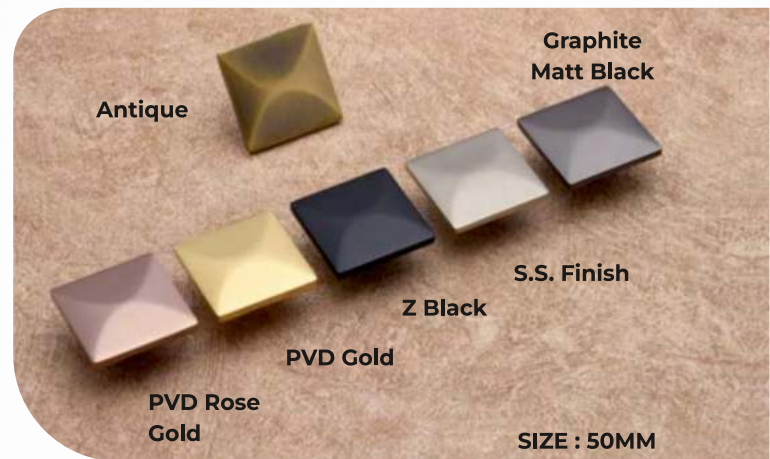

DESIGN

S-MA248110