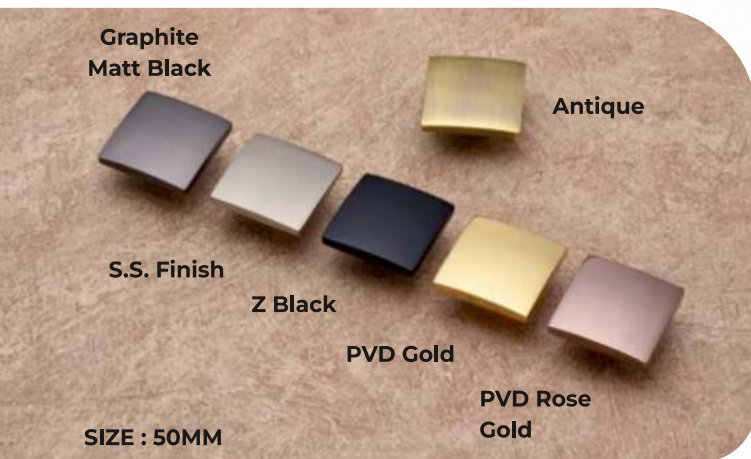

KNOB

DESIGN

S-MA248109