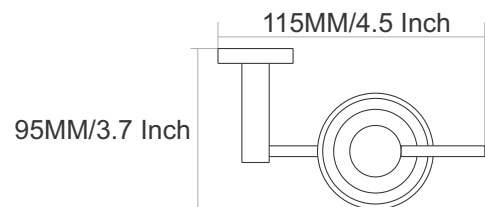

LX-4006
Dispenser With
Brass Pump

Finish :

- Black Matt
- Chrome
- PVD GOLD
- PVD ROSE GOLD