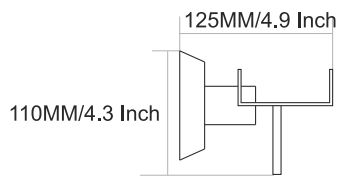

PEARL

VIAARA

Finish :

Finish :

Finish :