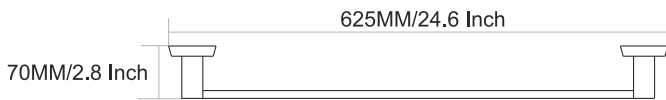

PEARL

PEARL

VIAARA

PR-4007
Towel Rack

Finish :

- Black Matt
- Chrome
- PVD Chrome
- PVD GOLD
- PVD ROSE GOLD

PR-4001
Towel Rod

Finish :