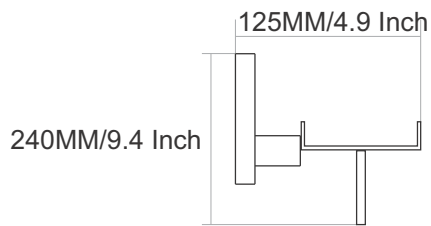

UG-4008
Paper Holder With
Mobile Stand

Finish :

- Black Matt
- Chrome
- PVD GOLD
- PVD ROSE GOLD