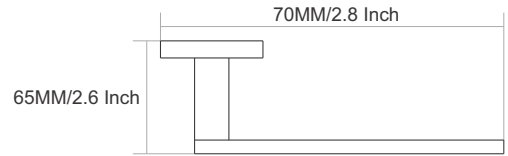

70MM/2.8 Inch

DAWN

VIAARA

DN-4004
Towel Ring

Finish :

- CHROME
- BLACK With PVD GOLD
- BLACK WITH PVD ROSE GOLD

DN-4008
Paper Holder With
Mobile Stand

Finish :