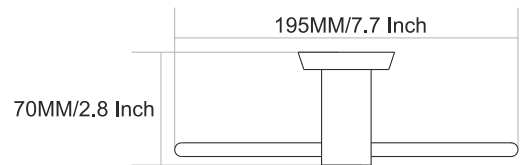

PEARL

VIAARA

PR-4004
Towel Ring