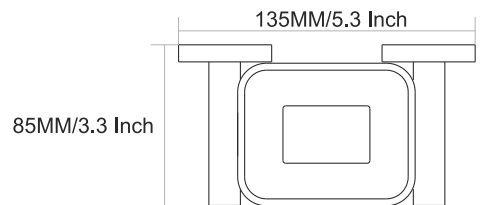

GR-4003
Tumbler Holder

Finish :

- Black Matt
- Chrome
- PVD GOLD
- PVD ROSE GOLD