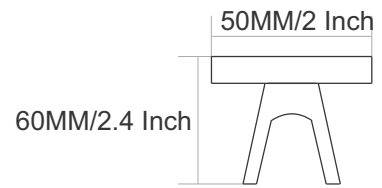

LX-4005
Rob Hook

Finish :

- Black Matt
- Chrome
- PVD GOLD
- PVD ROSE GOLD