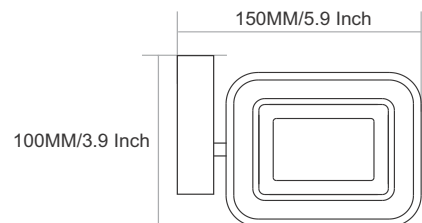

ST-4009
Glass Soap Dish

Finish :

- CHROME
- BLACK With PVD GOLD
- BLACK WITH PVD ROSE GOLD