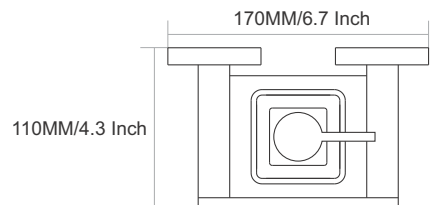

DN-4006
Dispenser With
Brass Pump

Finish :

- CHROME
- BLACK With PVD GOLD
- BLACK WITH PVD ROSE GOLD