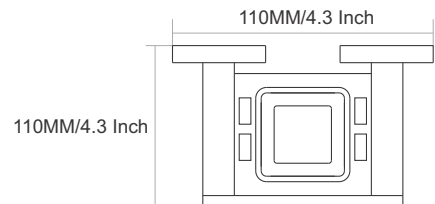

DN-4003
Tumbler Holder

Finish :

- CHROME
- BLACK With PVD GOLD
- BLACK WITH PVD ROSE GOLD