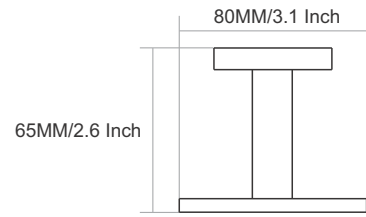

DAWN

VIAARA

DN-4005
Rob Hook

Finish :

- CHROME
- BLACK With PVD GOLD
- BLACK WITH PVD ROSE GOLD