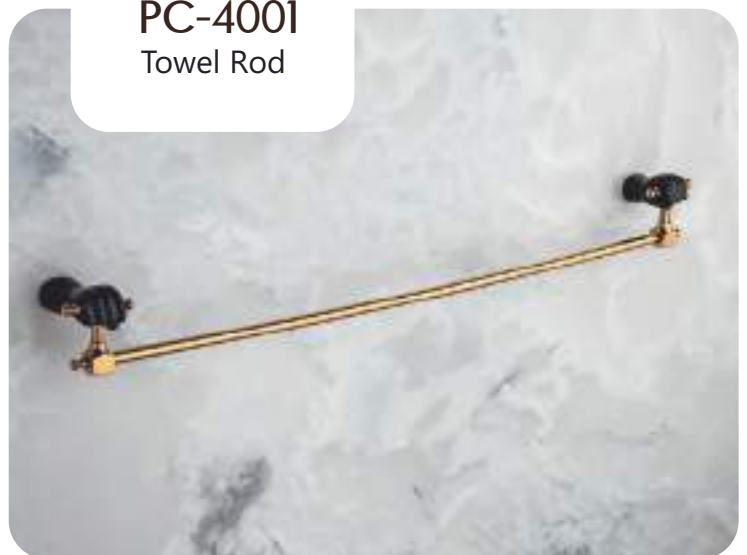

PC-4001
Towel Rod

Finish :

- CHROME
- BLACK With PVD GOLD
- BLACK WITH PVD ROSE GOLD