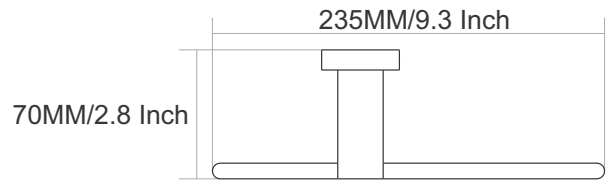

Finish :

- Black Matt
- Chrome
- PVD GOLD
- PVD ROSE GOLD

215MM/8.5 Inch

UG-4001
Towel Rod

Finish :

- Black Matt
- Chrome
- PVD GOLD
- PVD ROSE GOLD

70MM/2.8 Inch

UG-4004
Towel Ring