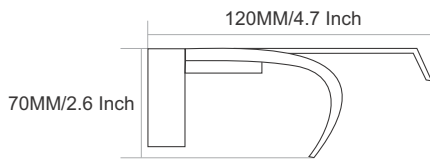

ST-4008
Paper Holder With
Mobile Stand

Finish :

- CHROME
- BLACK With PVD GOLD
- BLACK WITH PVD ROSE GOLD