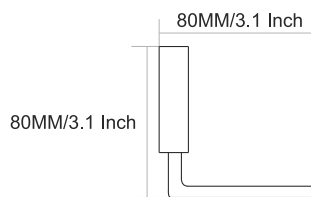

SL-4008
Paper Holder

Finish :

- Black Matt
- Chrome
- PVD GOLD
- PVD ROSE GOLD