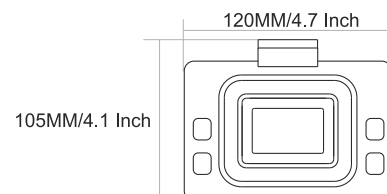

SL-4003
Tumbler Holder

Finish :

- Black Matt
- Chrome
- PVD GOLD
- PVD ROSE GOLD