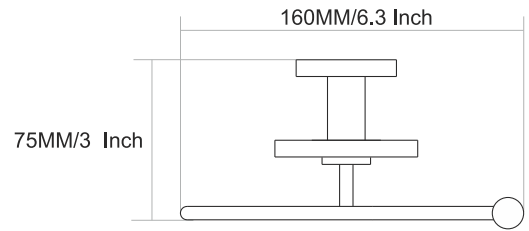

PVD ROSE GOLD

80MM/3.1 Inch

SUNFLOWER

VIAARA

SF-4004
Towel Ring

Finish :

Chrome

PVD GOLD