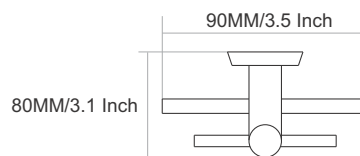

BUTTERFLY

VIAARA

BF-4005
Rob Hook