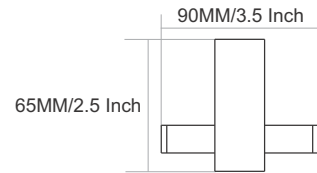

PUNCH

VIAARA

PC-4005
Rob Hook

Finish :

- CHROME
- BLACK PVD GOLD
- BLACK WITH PVD ROSE GOLD