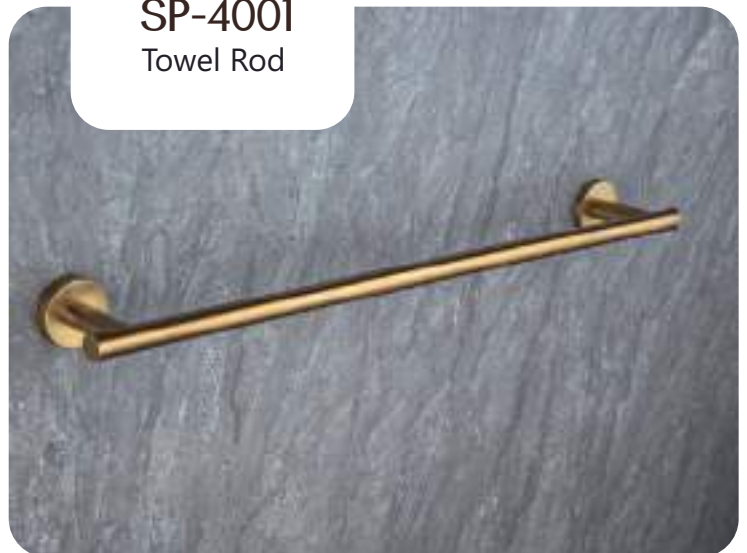

VIAARA

SP-4007
Towel Rack

Finish :

- Black Matt
- Chrome
- PVD GOLD
- PVD Matt GOLD
- PVD ROSE GOLD

SP-4001
Towel Rod

Finish :

- Black Matt
- Chrome
- PVD GOLD
- PVD Matt GOLD
- PVD ROSE GOLD

SP-4009
Glass Soap Dish