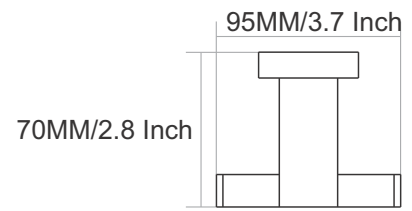

UNIGLOW

VIAARA

UG-4005
Rob Hook

Finish :

- Black Matt
- Chrome
- PVD GOLD
- PVD ROSE GOLD