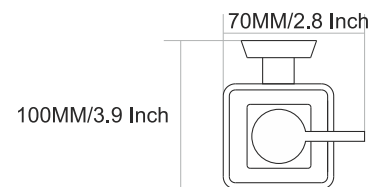

PR-4006
Dispenser With
Brass Pump