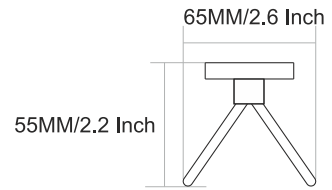

DEER

VIAARA

DR-4005
Rob Hook