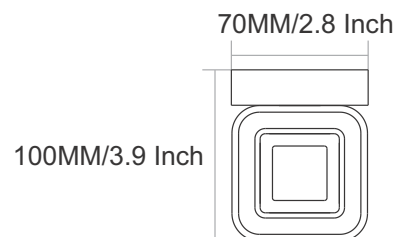

SC-4003
Tumbler Holder

Finish :

- Black Matt
- Chrome
- PVD GOLD
- PVD ROSE GOLD