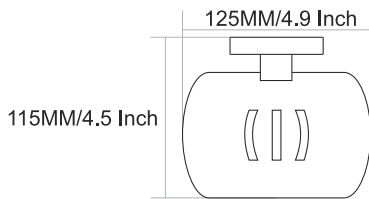

DR-4002
Soap Dish