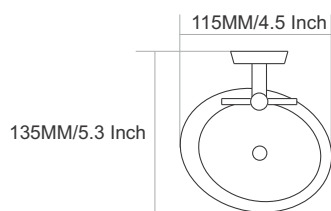

BF-4002
Soap Dish