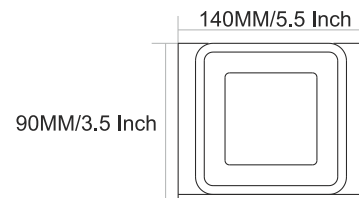

UX-4009
Glass Soap Dish