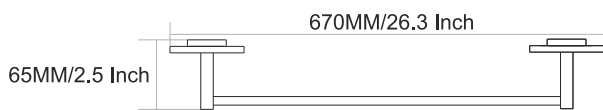

FR-4001
Towel Rod

Finish :

Antique Two Tone