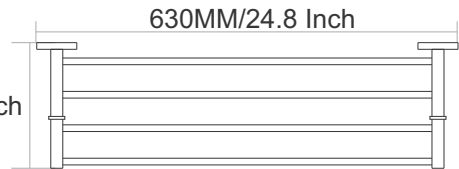

LEXO
LEXO

LX-4007
Towel Rack

Finish :

● Black Matt

● Chrome

● PVD GOLD

● PVD ROSE GOLD

220MM/8.7 Inch