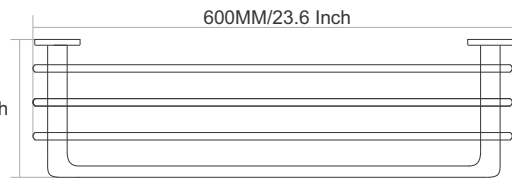

SL-4007
Towel Rack

Finish :

Black Matt

Chrome

PVD GOLD

PVD ROSE GOLD

200MM/7.9 Inch

SL-4001
Towel Rod