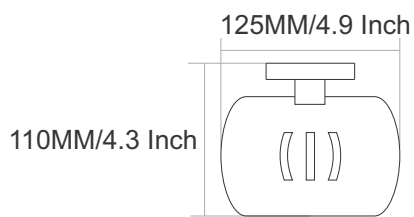

SUPREME

VIAARA

Finish :

- Black Matt
- Chrome
- PVD GOLD
- PVD Matt GOLD
- PVD ROSE GOLD

Finish :

- Black Matt
- Chrome
- PVD GOLD
- PVD Matt GOLD
- PVD ROSE GOLD

Finish :

- Black Matt
- Chrome
- PVD GOLD
- PVD Matt GOLD
- PVD ROSE GOLD