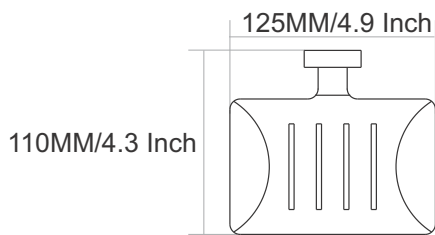

UG-4002
Soap Dish

Finish :

- Black Matt
- Chrome
- PVD GOLD
- PVD ROSE GOLD