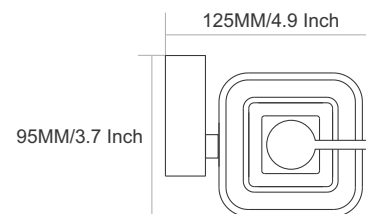

ST-4006
Dispenser With
Brass Pump

Finish :

- CHROME
- BLACK With PVD GOLD
- BLACK WITH PVD ROSE GOLD