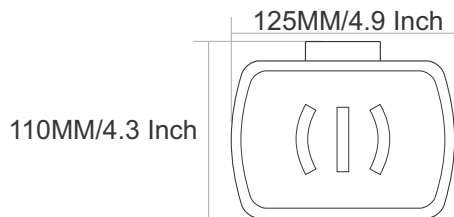

SC-4002
Soap Dish

Finish :

- Black Matt
- Chrome
- PVD GOLD
- PVD ROSE GOLD