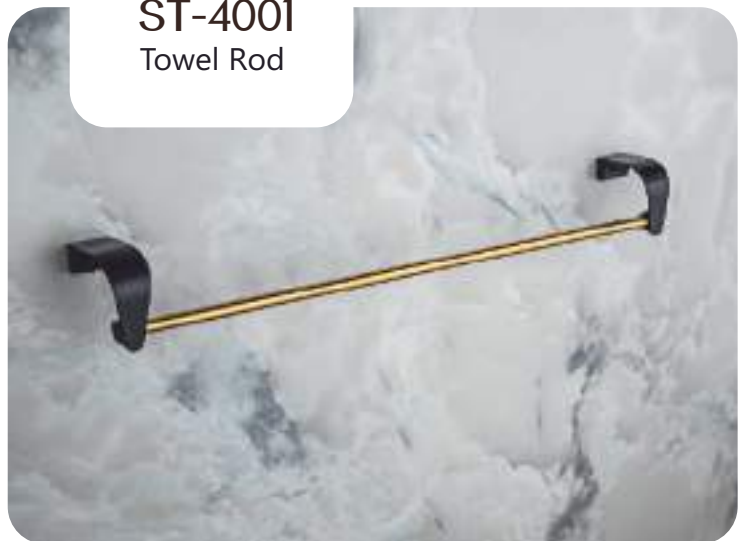

STYLA

STYLA

STYLA

VIAARA

ST-4007
Towel Rack

Finish :

- CHROME
- BLACK With PVD GOLD
- BLACK WITH PVD ROSE GOLD

ST-4001
Towel Rod