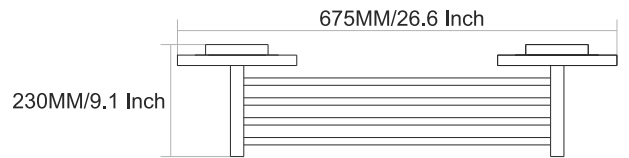

PR-4002
Soap Dish

Finish :

PR-4003
Tumbler Holder

Finish :

FLOWER FLOWER

FLOWER

VIAARA

FR-4007
Towel Rack