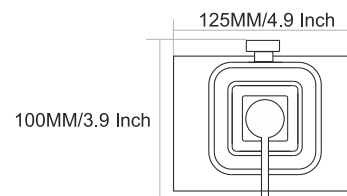

SL-4006
Dispenser With
Brass Pump

Finish :

- Black Matt
- Chrome
- PVD GOLD
- PVD ROSE GOLD