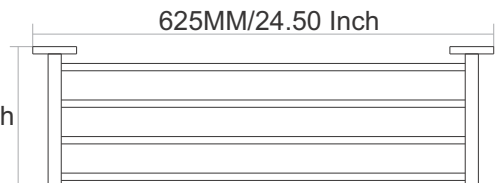

Finish :

- Black Matt
- Chrome
- PVD GOLD
- PVD ROSE GOLD

215MM/8.5 Inch

UG-4001
Towel Rod

Finish :

- Black Matt
- Chrome
- PVD GOLD
- PVD ROSE GOLD

70MM/2.8 Inch

UG-4004
Towel Ring