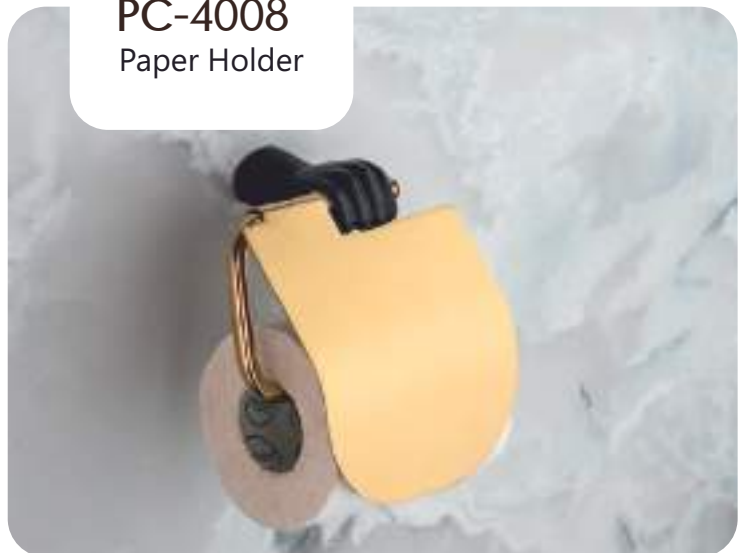

PC-4008
Paper Holder