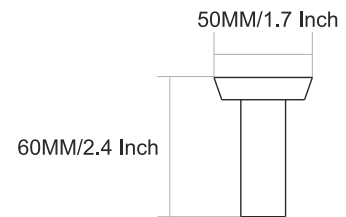

PEARL

VIAARA

PR-4005
Rob Hook