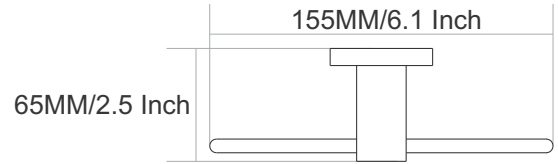

LEXO

VIAARA

LX-4004
Towel Ring

Finish :

- Black Matt
- Chrome
- PVD GOLD
- PVD ROSE GOLD