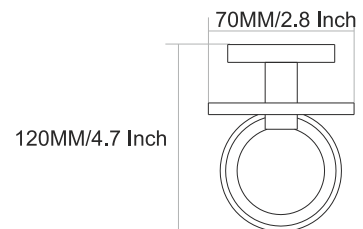

SF-4003
Tumbler Holder

Finish :

- Black Matt
- Chrome
- PVD GOLD
- PVD ROSE GOLD