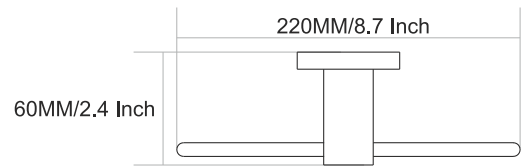

215MM/8.5 Inch

DR-4001
Towel Rod

- Finish :**
- Black Matt
 - Chrome
 - PVD GOLD
 - PVD ROSE GOLD
 - PVD Chocolate

60MM/2.4 Inch

DEER

VIAARA

DR-4004
Towel Ring

Finish :