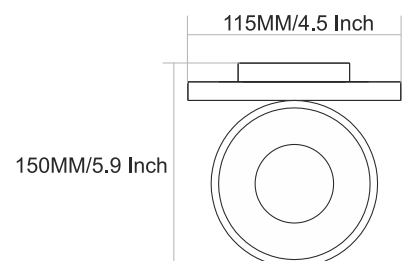

FR-4009
Glass Soap Dish

Finish :

Antique Two Tone