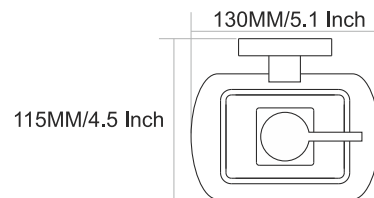

DR-4006
Dispenser With
Brass Pump