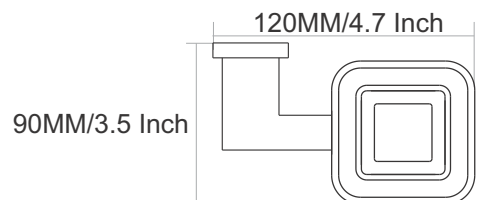

UG-4003
Tumbler Holder

Finish :

- Black Matt
- Chrome
- PVD GOLD
- PVD ROSE GOLD