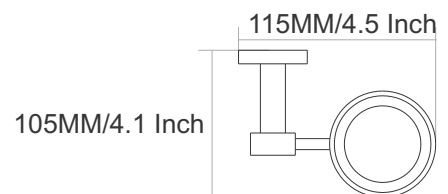

SP-4003
Tumbler Holder

Finish :

- Black Matt
- Chrome
- PVD GOLD
- PVD Matt GOLD
- PVD ROSE GOLD