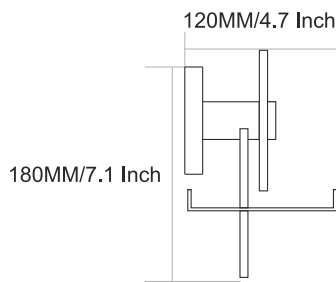

Finish :

Chrome

PVD GOLD

PVD ROSE GOLD