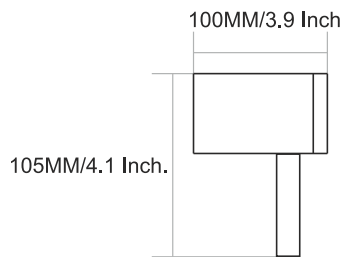

Finish :

- Black Matt
- Chrome
- PVD GOLD
- PVD ROSE GOLD