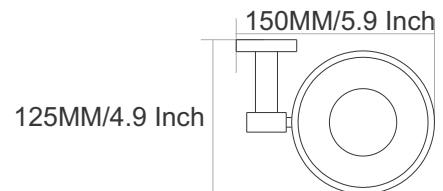

VIAARA

SP-4007
Towel Rack

Finish :

- Black Matt
- Chrome
- PVD GOLD
- PVD Matt GOLD
- PVD ROSE GOLD

SP-4001
Towel Rod

Finish :

- Black Matt
- Chrome
- PVD GOLD
- PVD Matt GOLD
- PVD ROSE GOLD

SP-4009
Glass Soap Dish