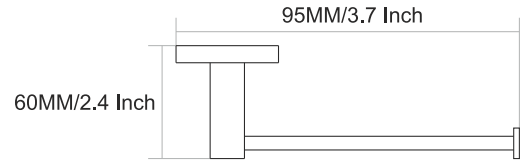

Finish :

60MM/2.4 Inch

GIR

VIAARA

GR-4004
Towel Ring

Finish :

- Black Matt
- Chrome
- PVD GOLD
- PVD ROSE GOLD

GR-4008
Paper Holder