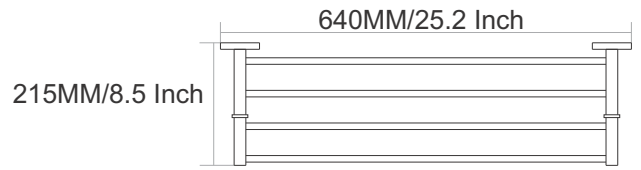

SUPREME

VIAARA

SP-4007
Towel Rack

Finish :

- Black Matt
- Chrome
- PVD GOLD
- PVD Matt GOLD
- PVD ROSE GOLD