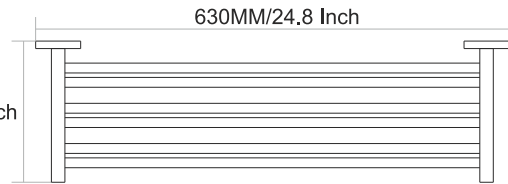

UX-4003
Tumbler Holder

Finish :

- Black Matt
- Chrome
- PVD GOLD
- PVD ROSE GOLD

GIR
elB

GR-4007
Towel Rack

Finish :

190MM/7.5 Inch

GR-4001
Towel Rod