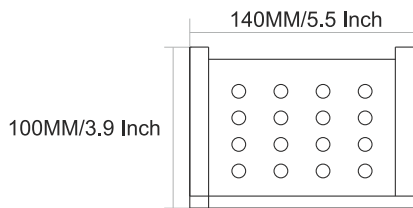

UX-4002
Soap Dish

Finish :

- Black Matt
- Chrome
- PVD GOLD
- PVD ROSE GOLD