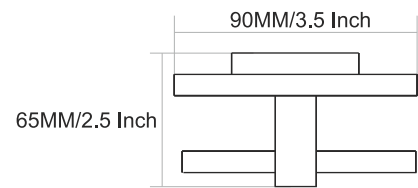

FLOWER

VIAARA

FR-4005
Rob Hook

Finish :

Antique Two Tone