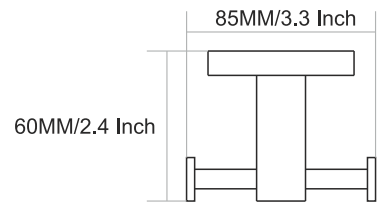

GIR

VIAARA

GR-4005
Rob Hook

Finish :

- Black Matt
- Chrome
- PVD GOLD
- PVD ROSE GOLD