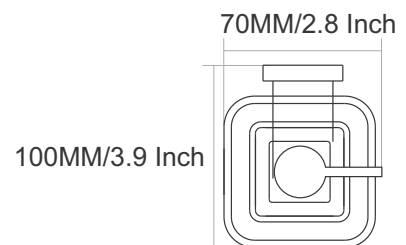

SC-4006
Dispenser With
Brass Pump

Finish :

- Black Matt
- Chrome
- PVD GOLD
- PVD ROSE GOLD