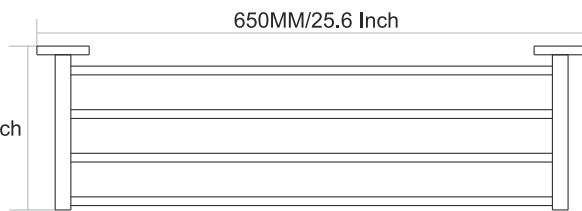

1. **Finish :**
2. Black Matt
   - Chrome
   - PVD GOLD
   - PVD ROSE GOLD
   - PVD Chocolate

215MM/8.5 Inch