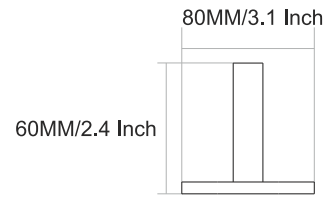

UNIMAX

VIAARA

UX-4005
Rob Hook

Finish :

- Black Matt
- Chrome
- PVD GOLD
- PVD ROSE GOLD