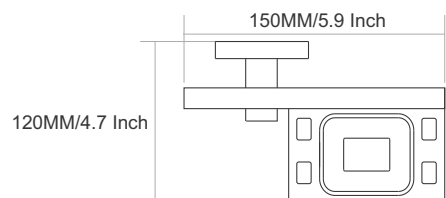

SW-4003
Tumbler Holder

Finish :

- Black Matt
- Chrome
- PVD GOLD
- PVD ROSE GOLD