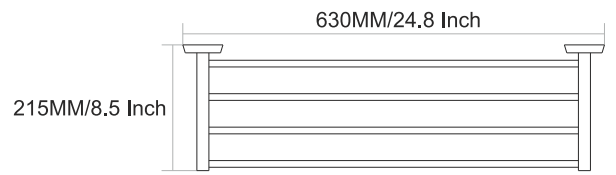

PEARL

VIAARA

PR-4007
Towel Rack

Finish :

- Black Matt
- Chrome
- PVD Chrome
- PVD GOLD
- PVD ROSE GOLD