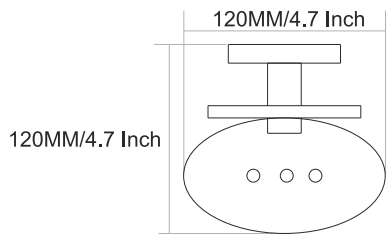

SF-4002
Soap Dish

Finish :

- Black Matt
- Chrome
- PVD GOLD
- PVD ROSE GOLD