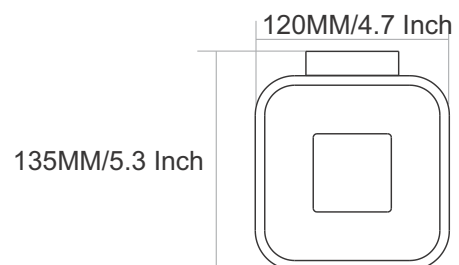

SC-4009
Glass Soap Dish

Finish :

- Black Matt
- Chrome
- PVD GOLD
- PVD ROSE GOLD