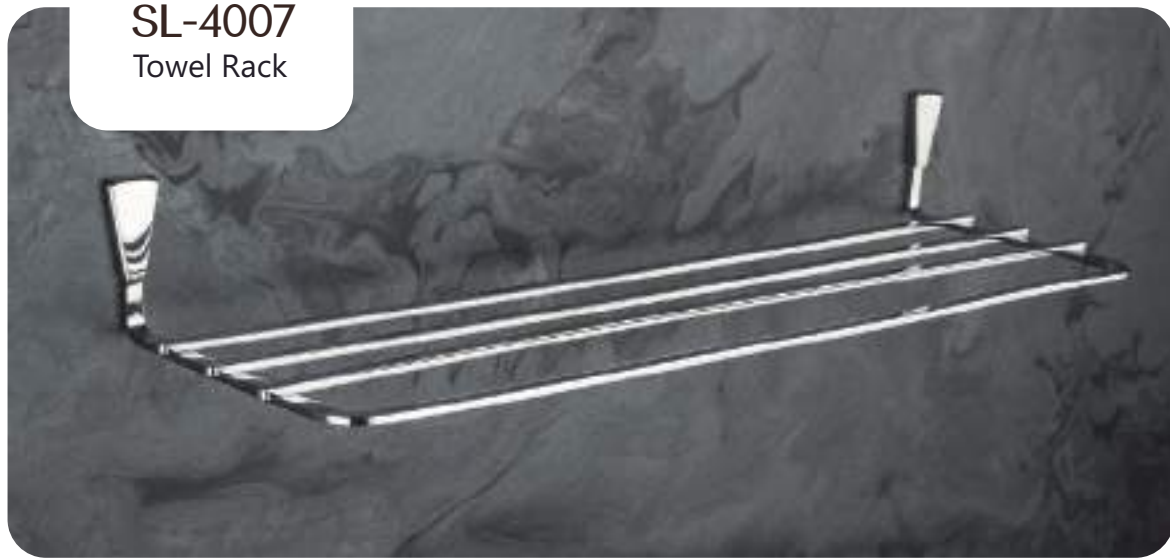

Finish :

- CHROME
- BLACK With PVD GOLD
- BLACK WITH PVD ROSE GOLD

ST-4003
Tumbler Holder

Finish :

- CHROME
- BLACK With PVD GOLD
- BLACK WITH PVD ROSE GOLD

SLEEK
SLEEK

SLEEK

VIAARA