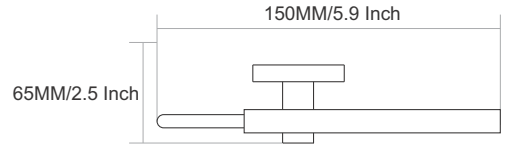

215MM/8.5 Inch

SW-4001
Towel Rod

Finish :

65MM/2.5 Inch

SPARROW

VIAARA

SW-4004
Towel Ring

Finish :