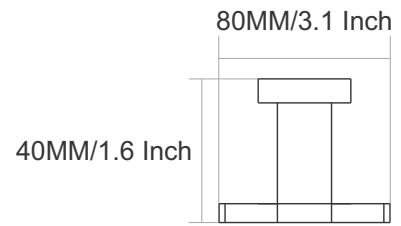

SPECTRA

VIAARA

SC-4005
Rob Hook

Finish :

- Black Matt
- Chrome
- PVD GOLD
- PVD ROSE GOLD