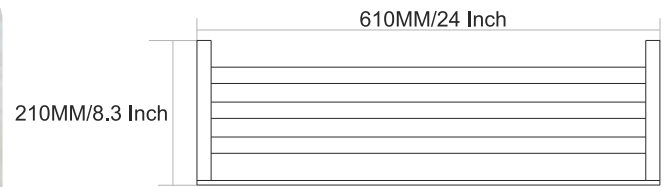

UNIMAX

VIAARA

UX-4007
Towel Rack