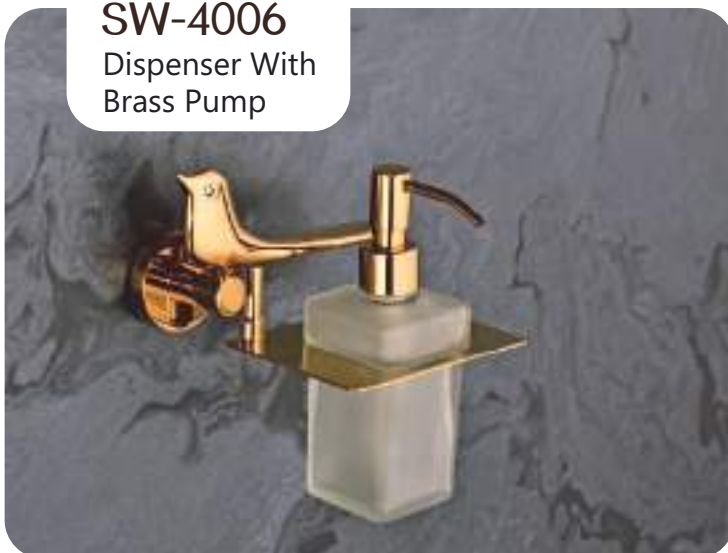

SW-4006
Dispenser With
Brass Pump

Finish :

- Black Matt
- Chrome
- PVD GOLD
- PVD ROSE GOLD