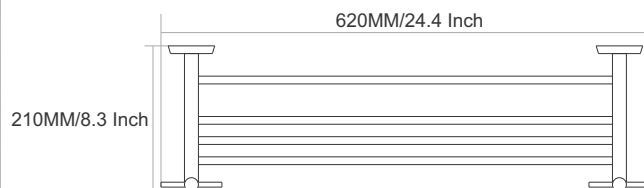

BUTTERFLY

VIAARA

BF-4007
Towel Rack