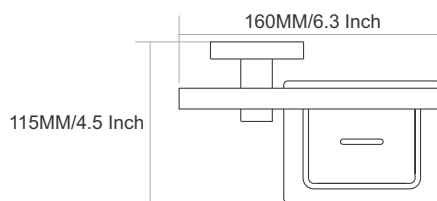

SW-4002
Soap Dish

Finish :

- Black Matt
- Chrome
- PVD GOLD
- PVD ROSE GOLD