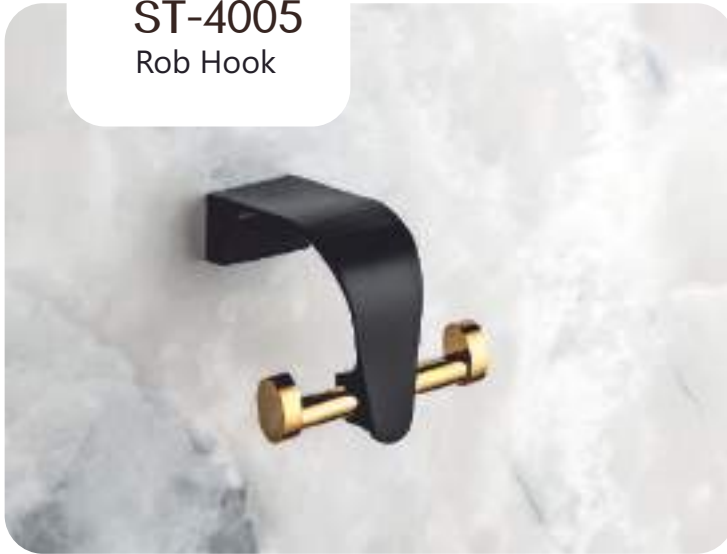

STYLA

VIAARA

ST-4005
Rob Hook

Finish :

- CHROME
- BLACK With PVD GOLD
- BLACK WITH PVD ROSE GOLD