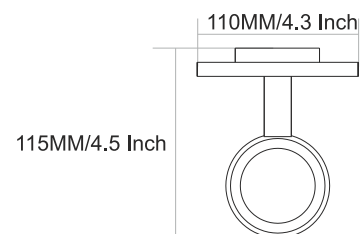

FR-4003
Tumbler Holder

Finish :

Antique Two Tone