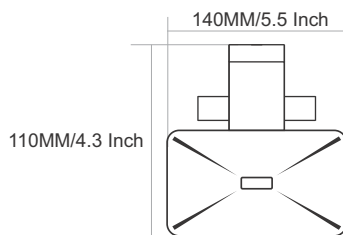

Finish :

- CHROME
- BLACK PVD GOLD
- BLACK WITH PVD ROSE GOLD