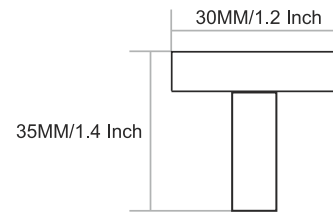

SLEEK

VIAARA

SL-4005
Rob Hook

Finish :

- Black Matt
- Chrome
- PVD GOLD
- PVD ROSE GOLD