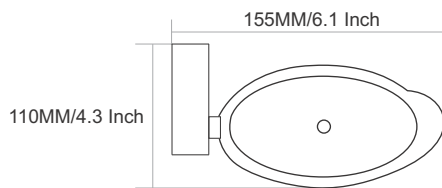

ST-4002
Soap Dish

Finish :

- CHROME
- BLACK With PVD GOLD
- BLACK WITH PVD ROSE GOLD