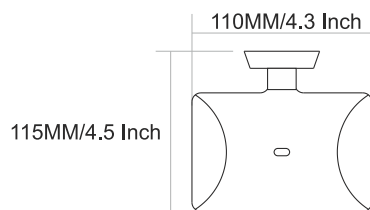

PR-4002
Soap Dish