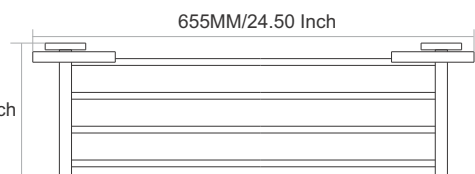

215MM/8.5 Inch

SW-4001
Towel Rod

Finish :

65MM/2.5 Inch

SPARROW

VIAARA

SW-4004
Towel Ring

Finish :