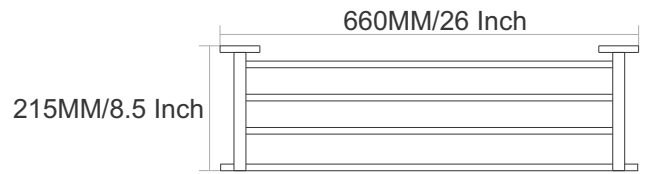

UG-4003
Tumbler Holder

Finish :

- Black Matt
- Chrome
- PVD GOLD
- PVD ROSE GOLD

SPECTRA

SPECTRA

SPECTRA

VIAARA

SC-4007
Towel Rack