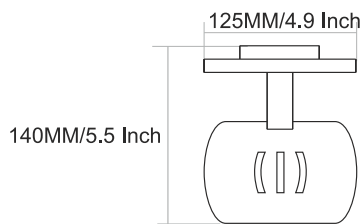

FR-4002
Soap Dish

Finish :

Antique Two Tone