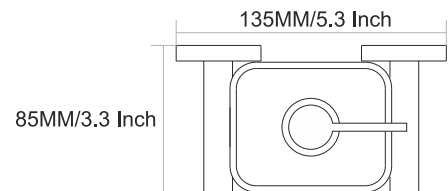

GR-4006
Dispenser With
Brass Pump

Finish :

- Black Matt
- Chrome
- PVD GOLD
- PVD ROSE GOLD