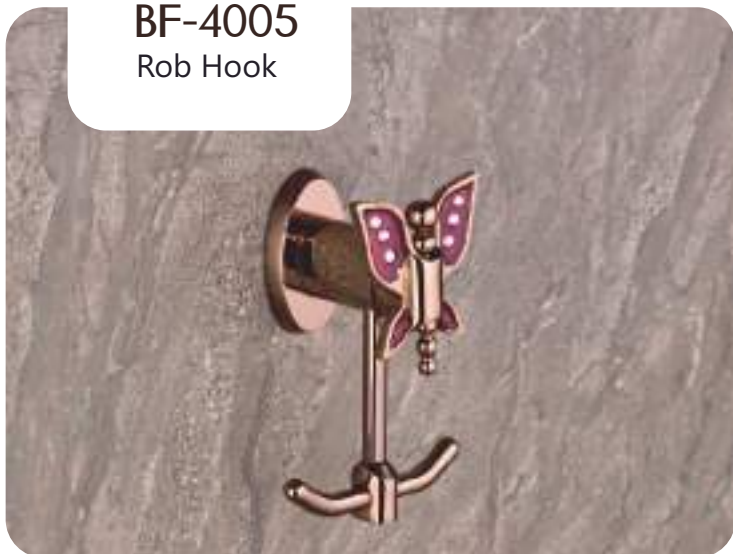

PVD ROSE GOLD

BF-4008
Paper Holder With
Mobile Stand

BF-4006
Dispenser With
Brass Pump

Finish :

PVD ROSE GOLD

BUTTERFLY

VIAARA

BF-4005
Rob Hook