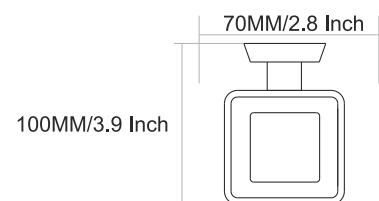

PR-4003
Tumbler Holder