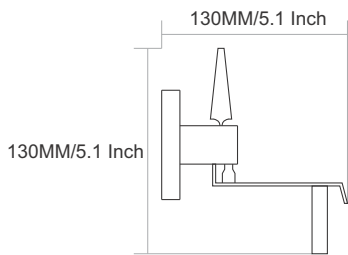

Finish :

- Black Matt
- Chrome
- PVD GOLD
- PVD ROSE GOLD