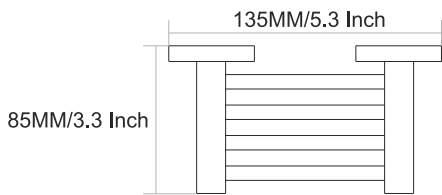

GR-4002
Soap Dish

Finish :

- Black Matt
- Chrome
- PVD GOLD
- PVD ROSE GOLD