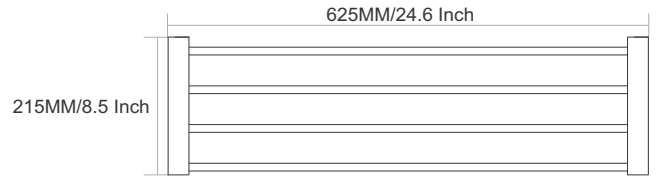

STYLA

STYLA

STYLA

VIAARA

ST-4007
Towel Rack

Finish :

- CHROME
- BLACK With PVD GOLD
- BLACK WITH PVD ROSE GOLD

ST-4001
Towel Rod