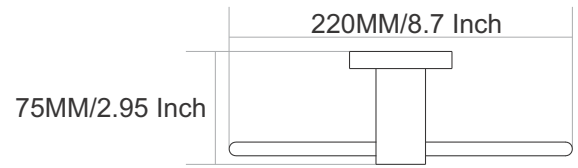

SP-4004
Towel Ring

Finish :

- Black Matt
- Chrome
- PVD GOLD
- PVD Matt GOLD
- PVD ROSE GOLD