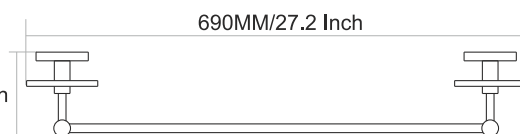

Finish :

Chrome

PVD GOLD

PVD ROSE GOLD

80MM/3.1 Inch