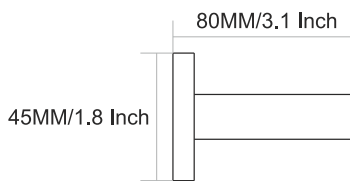

Finish :

60MM/2.4 Inch

GIR

VIAARA

GR-4004
Towel Ring

Finish :

- Black Matt
- Chrome
- PVD GOLD
- PVD ROSE GOLD

GR-4008
Paper Holder