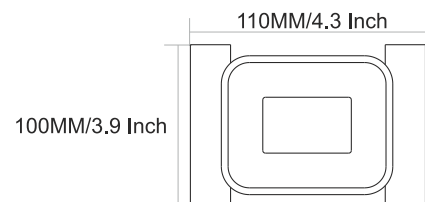

UX-4003
Tumbler Holder

Finish :

- Black Matt
- Chrome
- PVD GOLD
- PVD ROSE GOLD

GIR
elB

GR-4007
Towel Rack

Finish :

190MM/7.5 Inch

GR-4001
Towel Rod