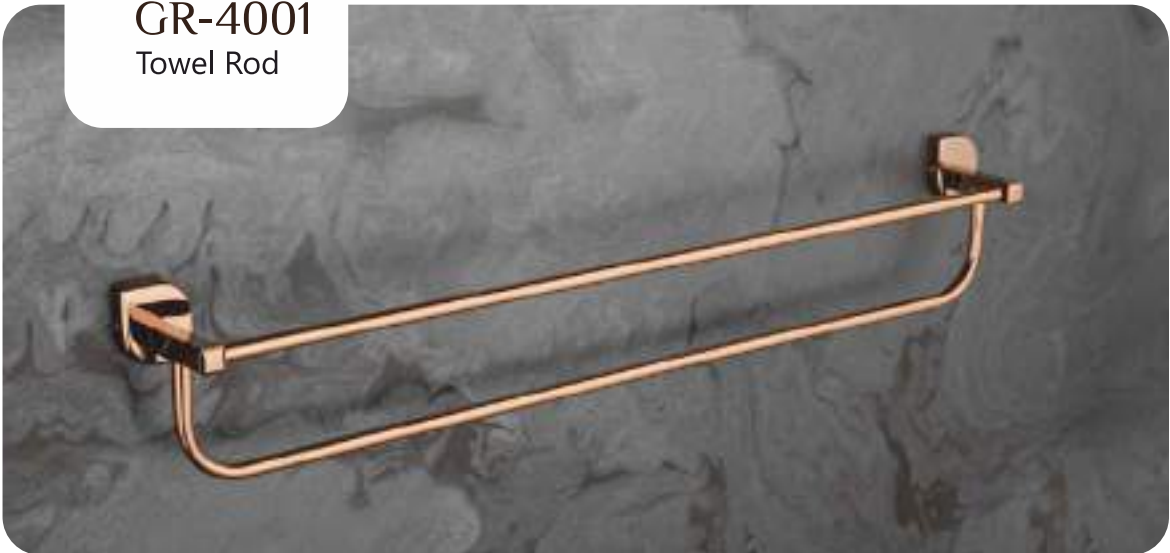

UX-4003
Tumbler Holder

Finish :

- Black Matt
- Chrome
- PVD GOLD
- PVD ROSE GOLD

GIR
elB

GR-4007
Towel Rack

Finish :

190MM/7.5 Inch

GR-4001
Towel Rod