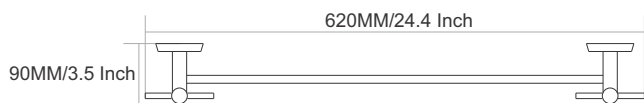

VIAARA

BF-4007
Towel Rack

Finish :

PVD ROSE GOLD

BF-4001
Towel Rod

Finish :

PVD ROSE GOLD

BF-4009
Glass Soap Dish