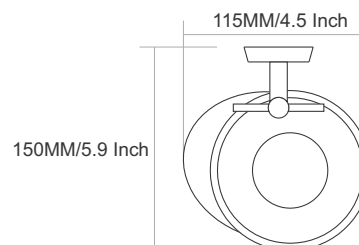

BF-4009
Glass Soap Dish