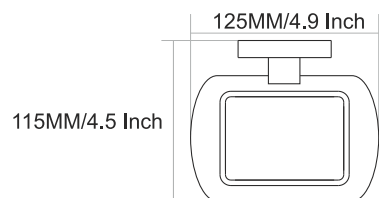

DR-4003
Tumbler Holder