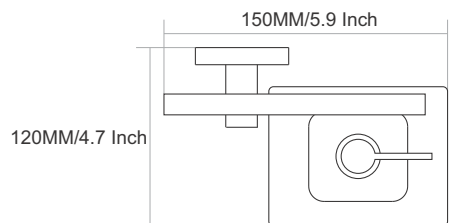

SW-4008
Paper Holder With
Mobile Stand

Finish :

- Black Matt
- Chrome
- PVD GOLD
- PVD ROSE GOLD