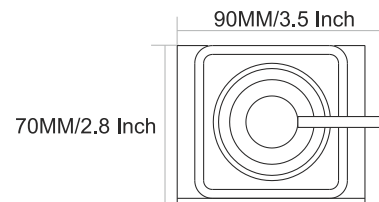

UX-4006
Dispenser With
Brass Pump

Finish :

- Black Matt
- Chrome
- PVD GOLD
- PVD ROSE GOLD