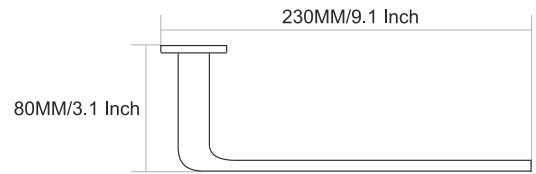

SLEEK

VIAARA

SL-4004
Towel Ring

Finish :

- Black Matt
- Chrome
- PVD GOLD
- PVD ROSE GOLD