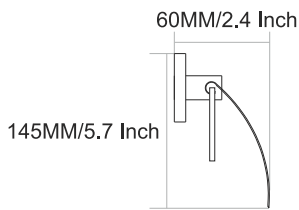

215MM/8.5 Inch

DR-4001
Towel Rod

- Finish :**
- Black Matt
 - Chrome
 - PVD GOLD
 - PVD ROSE GOLD
 - PVD Chocolate

60MM/2.4 Inch

DEER

VIAARA

DR-4004
Towel Ring

Finish :