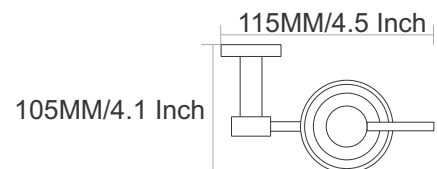

SP-4006
Dispenser With
Brass Pump

Finish :

- Black Matt
- Chrome
- PVD GOLD
- PVD Matt GOLD
- PVD ROSE GOLD