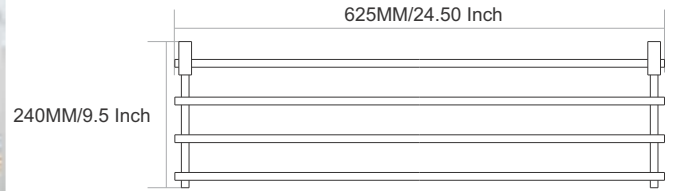

SUPREME..... 57

LEXO..... 61

Tap & Shower Accessories..... 65

INDEX

PUNCH

PUNCH

VIAARA

PC-4007
Towel Rack