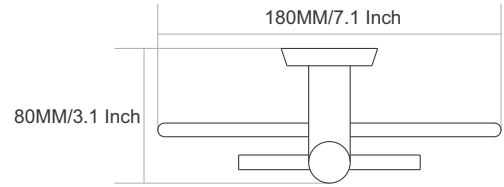

BUTTERFLY

VIAARA

BF-4004
Towel Ring

Finish :

PVD ROSE GOLD