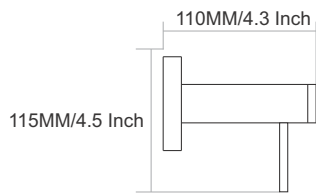

70MM/2.8 Inch

DAWN

VIAARA

DN-4004
Towel Ring

Finish :

- CHROME
- BLACK With PVD GOLD
- BLACK WITH PVD ROSE GOLD

DN-4008
Paper Holder With
Mobile Stand

Finish :