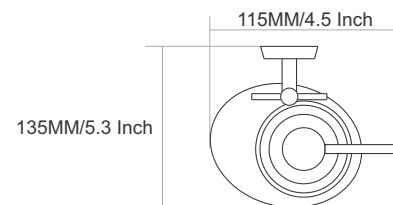

BF-4006
Dispenser With
Brass Pump