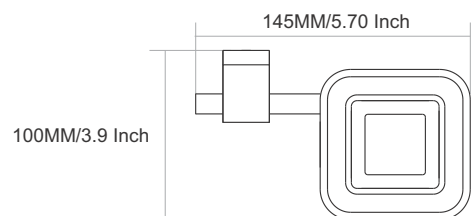

PC-4009
Glass Soap Dish

Finish :

- CHROME
- BLACK With PVD GOLD
- BLACK WITH PVD ROSE GOLD