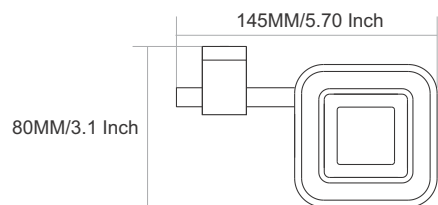

PC-4003
Tumbler Holder

Finish :

- CHROME
- BLACK PVD GOLD
- BLACK WITH PVD ROSE GOLD