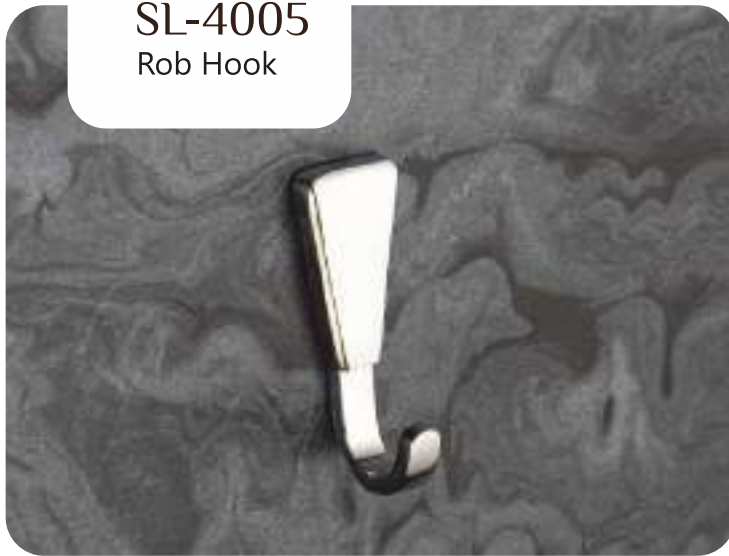

SLEEK

VIAARA

SL-4005
Rob Hook

Finish :

- Black Matt
- Chrome
- PVD GOLD
- PVD ROSE GOLD