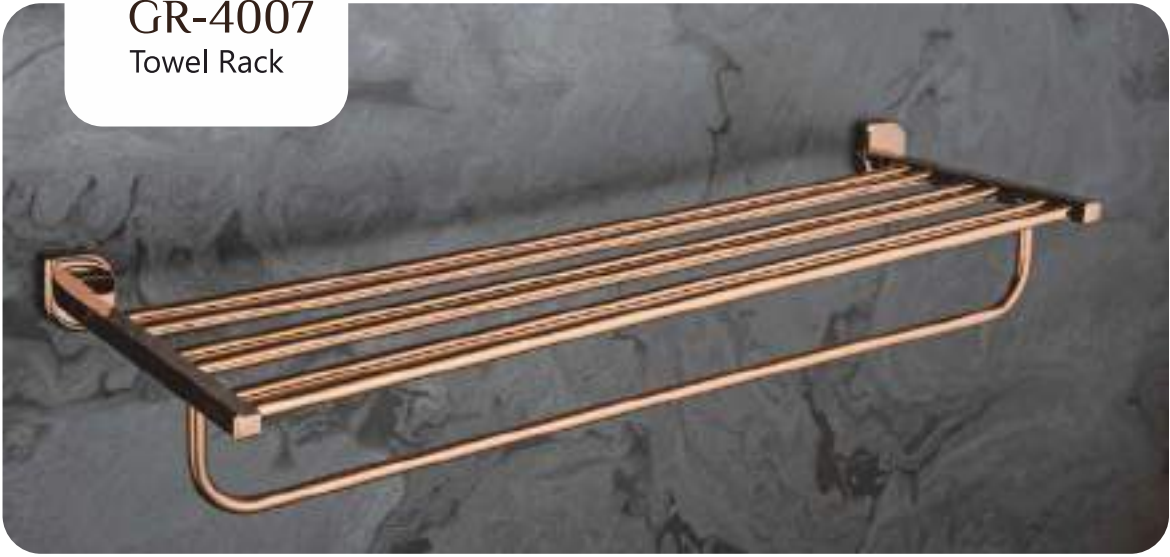

UX-4003
Tumbler Holder

Finish :

- Black Matt
- Chrome
- PVD GOLD
- PVD ROSE GOLD

GIR
elB

GR-4007
Towel Rack

Finish :

190MM/7.5 Inch

GR-4001
Towel Rod