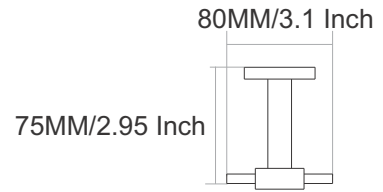

SUPREME

VIAARA

SP-4005
Rob Hook

Finish :

- Black Matt
- Chrome
- PVD GOLD
- PVD Matt GOLD
- PVD ROSE GOLD