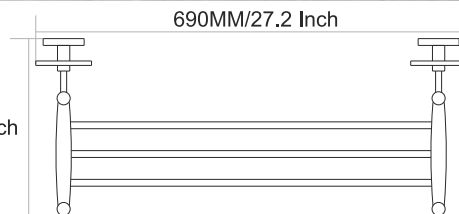

Chrome

PVD GOLD

PVD ROSE GOLD

245MM/9.6 Inch

SF-4001
Towel Rod

Finish :

Chrome

PVD GOLD