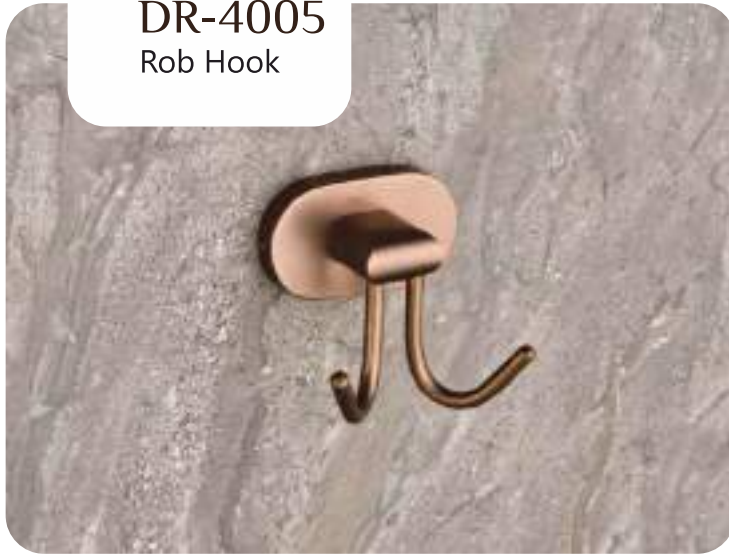

215MM/8.5 Inch

DR-4001
Towel Rod

- Finish :**
- Black Matt
 - Chrome
 - PVD GOLD
 - PVD ROSE GOLD
 - PVD Chocolate

60MM/2.4 Inch

DEER

VIAARA

DR-4004
Towel Ring

Finish :

DR-4008
Paper Holder

Finish :

DR-4006
Dispenser With
Brass Pump

Finish :

DEER

VIAARA

DR-4005
Rob Hook

Finish :