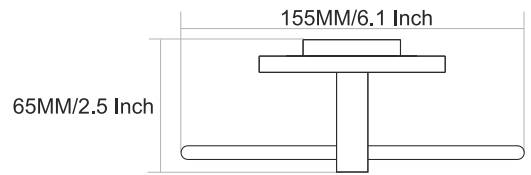

FLOWER

VIAARA

FR-4004
Towel Ring

Finish :

Antique Two Tone