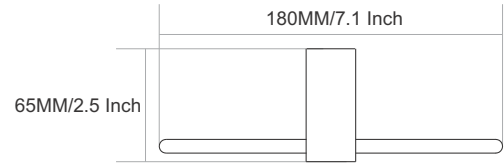

PUNCH

VIAARA

PC-4004
Towel Ring

Finish :

CHROME

BLACK PVD GOLD

BLACK WITH PVD ROSE GOLD