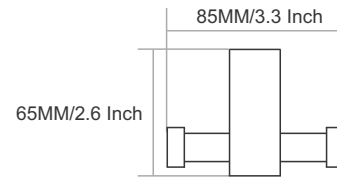

STYLA

VIAARA

ST-4005
Rob Hook

Finish :

- CHROME
- BLACK With PVD GOLD
- BLACK WITH PVD ROSE GOLD