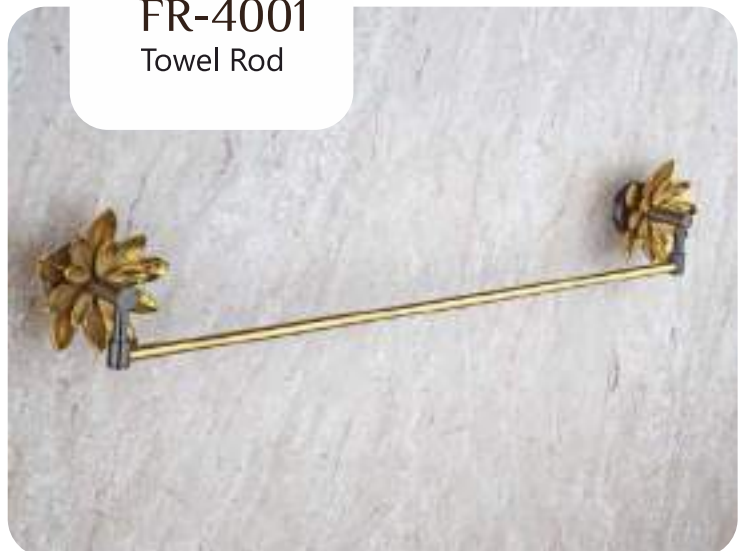

FR-4001
Towel Rod

Finish :

Antique Two Tone