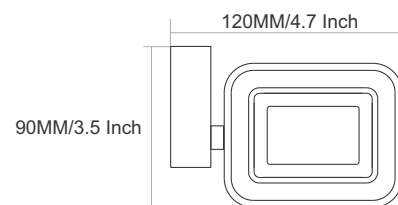

ST-4003
Tumbler Holder

Finish :

- CHROME
- BLACK With PVD GOLD
- BLACK WITH PVD ROSE GOLD