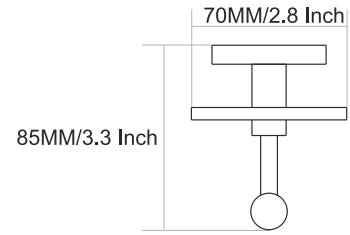

SUNFLOWER

VIAARA

SF-4005
Rob Hook

Finish :

- Black Matt
- Chrome
- PVD GOLD
- PVD ROSE GOLD