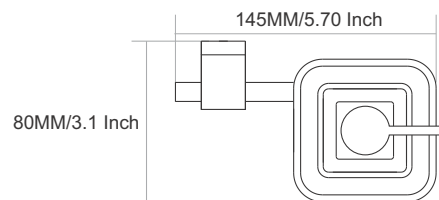

PC-4006
Dispenser With
Brass Pump

Finish :

CHROME

BLACK PVD GOLD

BLACK WITH PVD ROSE GOLD