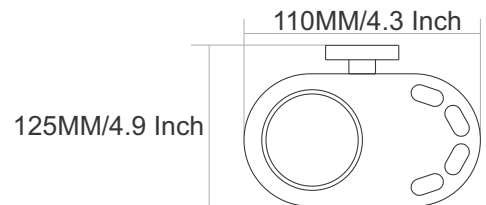

LX-4003
Tumbler Holder

Finish :

- Black Matt
- Chrome
- PVD GOLD
- PVD ROSE GOLD