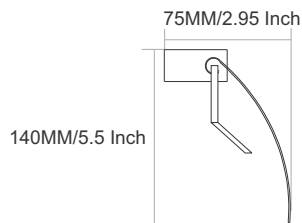

Finish :

CHROME

BLACK PVD GOLD

BLACK WITH PVD ROSE GOLD