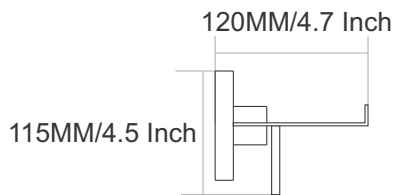

LX-4008
Paper Holder With
Mobile Stand

Finish :

- Black Matt
- Chrome
- PVD GOLD
- PVD ROSE GOLD