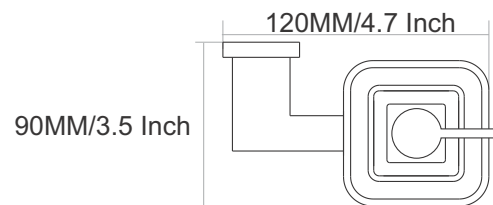

UG-4006
Dispenser With
Brass Pump

Finish :

- Black Matt
- Chrome
- PVD GOLD
- PVD ROSE GOLD