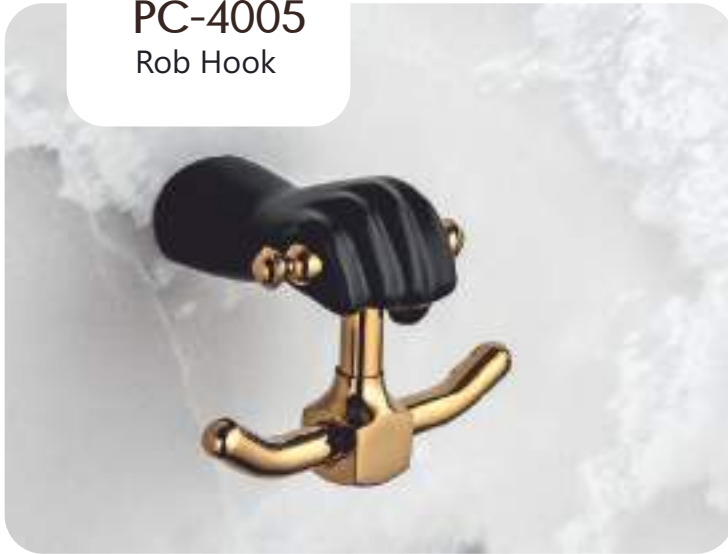

PUNCH

VIAARA

PC-4005
Rob Hook

Finish :

- CHROME
- BLACK PVD GOLD
- BLACK WITH PVD ROSE GOLD