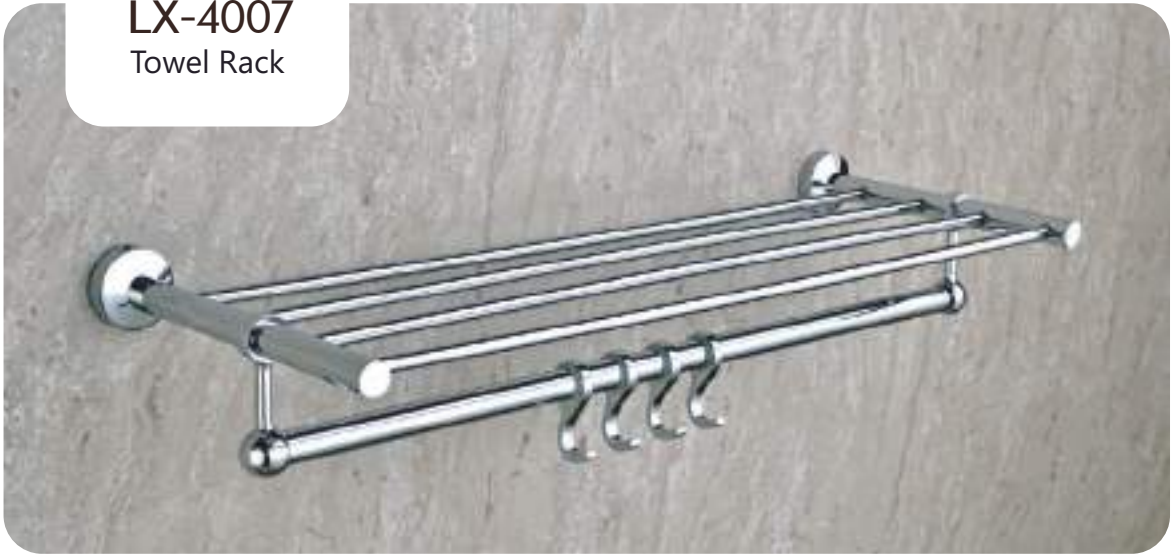

LEXO
LEXO

LX-4007
Towel Rack

Finish :

● Black Matt

● Chrome

● PVD GOLD

● PVD ROSE GOLD

220MM/8.7 Inch