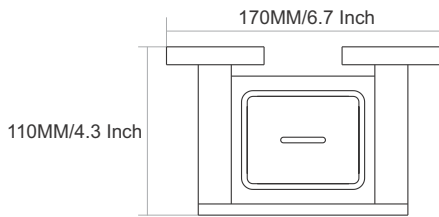

DN-4002
Soap Dish

Finish :

- CHROME
- BLACK With PVD GOLD
- BLACK WITH PVD ROSE GOLD