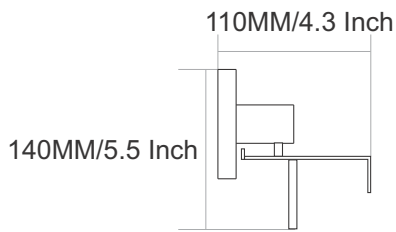

Finish :

- Black Matt
- Chrome
- PVD GOLD
- PVD Matt GOLD
- PVD ROSE GOLD

Finish :

- Black Matt
- Chrome
- PVD GOLD
- PVD Matt GOLD
- PVD ROSE GOLD

Finish :

- Black Matt
- Chrome
- PVD GOLD
- PVD Matt GOLD
- PVD ROSE GOLD