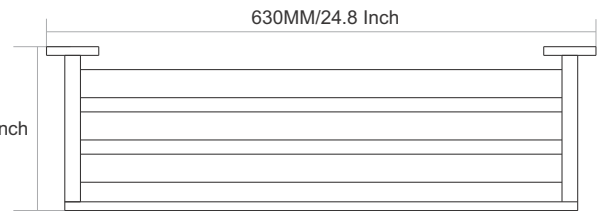

DAWN
DAWN

DN-4007
Towel Rack

Finish :

- CHROME
- BLACK With PVD GOLD
- BLACK WITH PVD ROSE GOLD

220MM/8.7 Inch

DN-4001
Towel Rod

Finish :

- CHROME
- BLACK With PVD GOLD
- BLACK WITH PVD ROSE GOLD