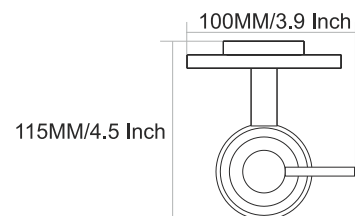

FR-4006
Dispenser With
Brass Pump

Finish :

Antique Two Tone