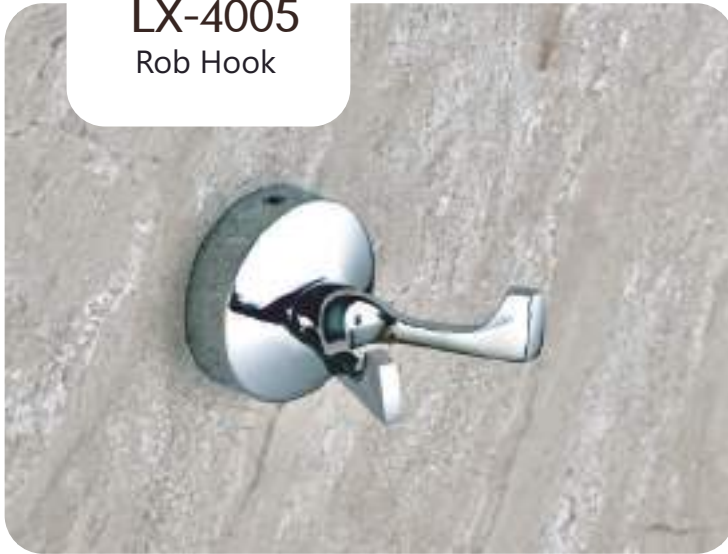

LX-4005
Rob Hook

Finish :

- Black Matt
- Chrome
- PVD GOLD
- PVD ROSE GOLD