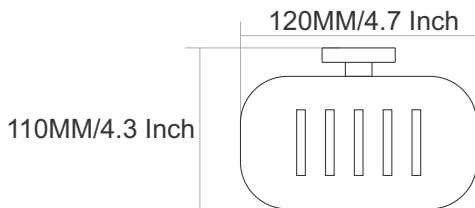

LX-4002
Soap Dish

Finish :

- Black Matt
- Chrome
- PVD GOLD
- PVD ROSE GOLD