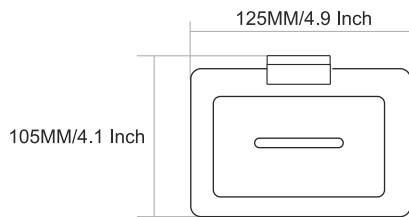

SL-4002
Soap Dish

Finish :

- Black Matt
- Chrome
- PVD GOLD
- PVD ROSE GOLD