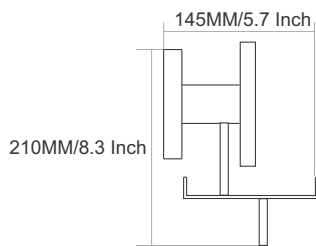

BUTTERFLY

VIAARA

Finish :

PVD ROSE GOLD

Finish :

PVD ROSE GOLD

Finish :

PVD ROSE GOLD