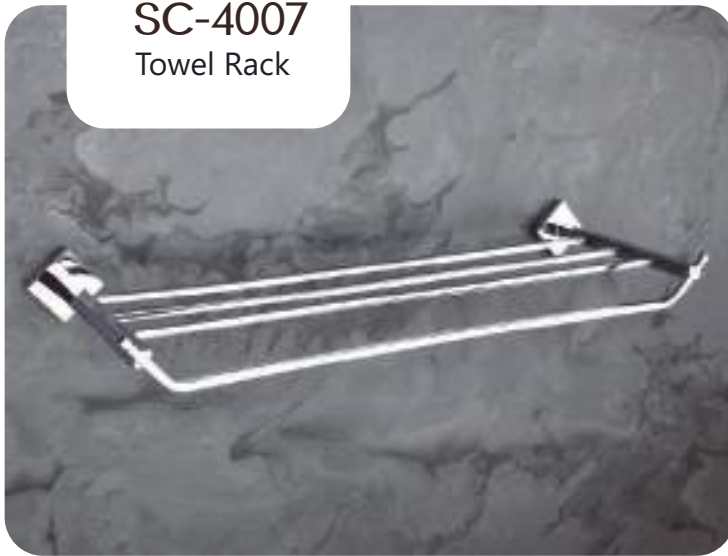

UG-4003
Tumbler Holder

Finish :

- Black Matt
- Chrome
- PVD GOLD
- PVD ROSE GOLD

SPECTRA

SPECTRA

SPECTRA

VIAARA

SC-4007
Towel Rack