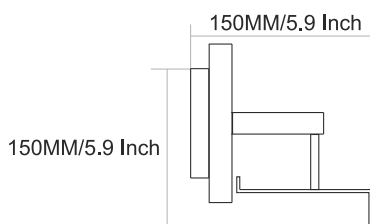

FR-4008
Paper Holder With
Mobile Stand

Finish :

Antique Two Tone