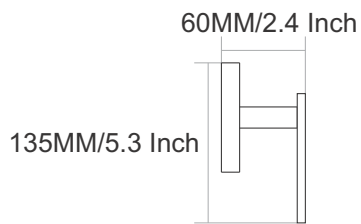

SC-4008
Paper Holder With
Mobile Stand

Finish :

- Black Matt
- Chrome
- PVD GOLD
- PVD ROSE GOLD