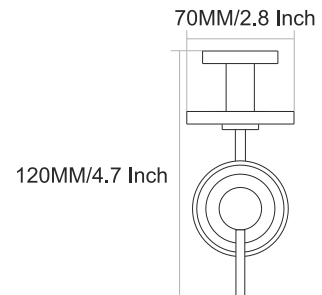

SF-4006
Dispenser With
Brass Pump

Finish :

Chrome

PVD GOLD

PVD ROSE GOLD