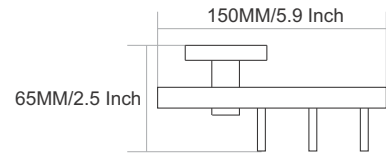

SPARROW

VIAARA

SW-4005
Rob Hook

Finish :

- Black Matt
- Chrome
- PVD GOLD
- PVD ROSE GOLD