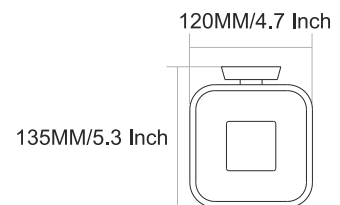

PR-4009
Glass Soap Dish

Finish :

- Black Matt
- Chrome
- PVD Chrome
- PVD GOLD
- PVD ROSE GOLD