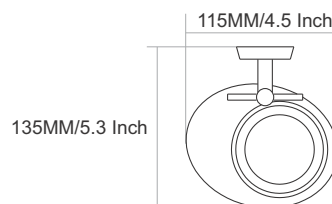

BF-4003
Tumbler Holder